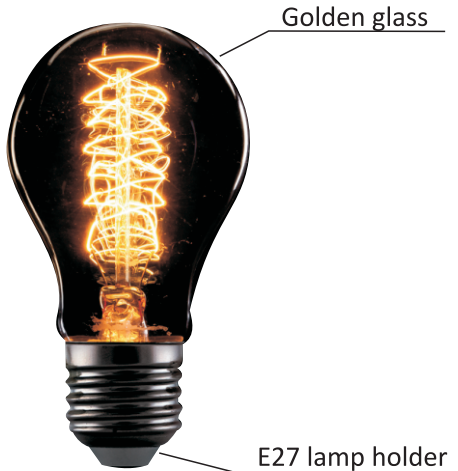

BG- LED лампа; **EN** - LED lamp; **SRB-** Sijalice LED; **HR-** LED žarulje; **BIH** Sijalice LED; **SLO-** LED svetila; **HU-** LED lámpa; **RO-** Becuri cu LED; **GR-** Λαμπτήρες LED; **MK** - LED светилка; **SK** - LED lampa; **PL** - Lampa LED; **P** - Lâmpada LED; **IT** - Lampada a LED

INCANDESCENT LED VINTAGE

■ TECHNICAL DATA

Voltage: ~230V

Frequency: 50/60Hz

Watt: 60W

Lumen: 250lm

Light source: —

Beam angle: 360°