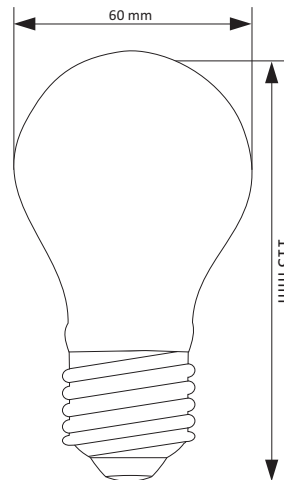

BG- LED лампа; **EN** - LED lamp; **SRB-** Sijalice LED; **HR-** LED žarulje; **BIH** Sijalice LED; **SLO-** LED svetila; **HU-** LED lámpa; **RO-** Becuri cu LED; **GR-** Λαμπτήρες LED; **MK** - LED светилка; **SK** - LED lampa; **PL** - Lampa LED; **P** - Lâmpada LED; **IT** - Lampada a LED

INCANDESCENT LED VINTAGE

■ TECHNICAL DATA

Voltage: ~230V

Frequency: 50/60Hz

Watt: 60W

Lumen: 250lm

Light source: —

Beam angle: 360°