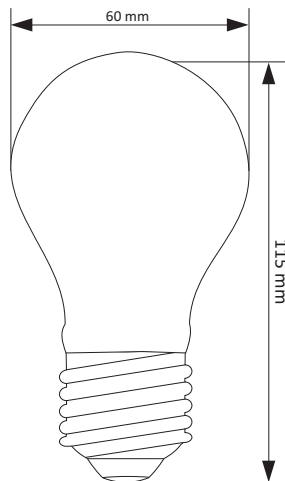

BG- LED лампа; EN - LED lamp; SRB- Sijalice LED; HR- LED žarulje; BIH Sijalice LED; SLO- LED svetila; HU- LED lámpa; RO- Becuri cu LED; GR- Λαμπτήρες LED; MK - LED светилка; SK - LED lampa; PL - Lampa LED; P - Lâmpada LED; IT - Lampada a LED

INCANDESCENT LED VINTAGE

■ Технически параметри:

Напрежение: ~230V

Честота: 50/60Hz

Мощност: 60W

Лумени: 250lm

Светлоизточник: –

Ъгъл на светене: 360°

Цветна температура: 2200K/2700K

Димируемост: Да

Индекс на цветоотдаване: Ra≥80

Живот на лампата: 3000 h

■ Приложение

- Само в подходящи осветителни тела
- Използва се в полилеи и други декоративни осветителни тела за създаване на красиви светлинни ефекти
- Подходящи са за декорация в жилищни сгради, хотели, ресторанти

■ Характеристика на лампите

- Елегантен дизайн, идеален за декоративни инсталации
- Много ниска консумация на енергия
- Незабавно 100% светлина, без време за загряване
- Лесна подмяна на класически конвенционални лампи
- Лампи без живак

IP20